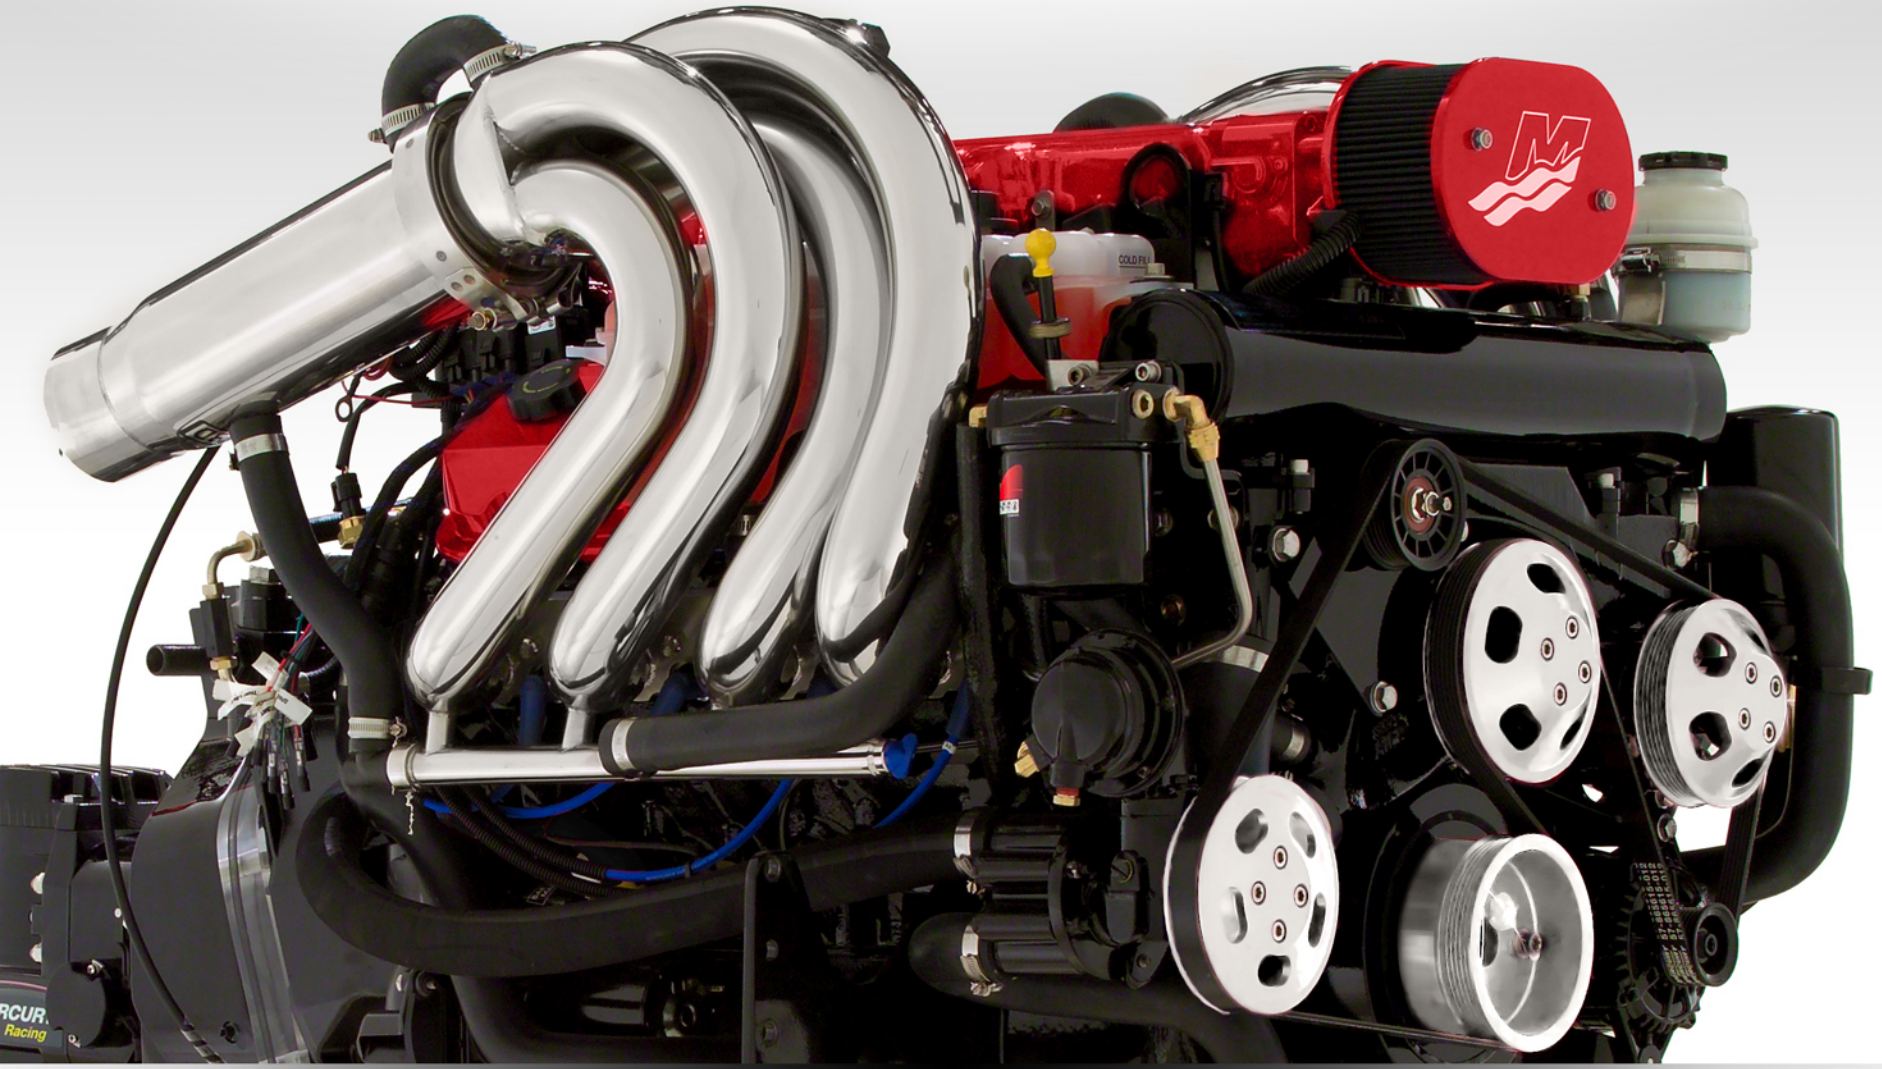

COLOR ME FREE!

*Free Custom Color Upgrade on all 525 EFI and 600 SCi Models
Limited Time Offer - Contact Mercury Racing Sales for Details!*

Fire Orange Pearl

Hulkin' Green Pearl

Slate Grey Metallic

Nanna Yellow Pearl